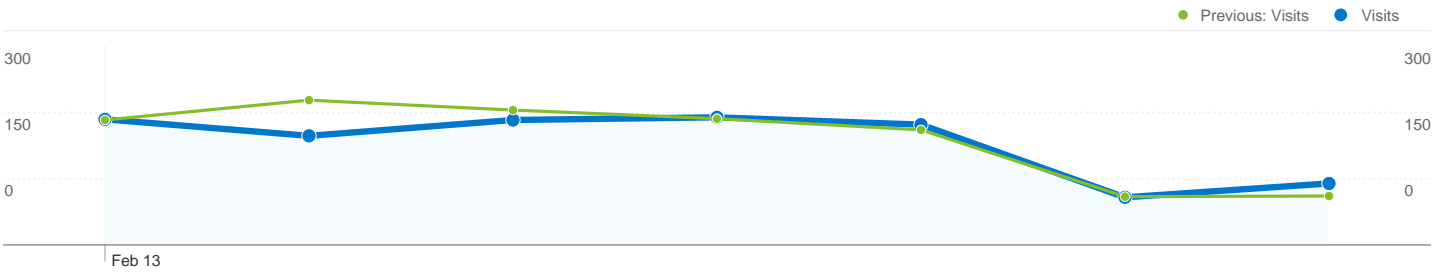

All traffic sources sent a total of 1,084 visits

16.61% Direct Traffic

Previous: 18.51% (-10.27%)

7.75% Referring Sites

Previous: 6.94% (11.67%)

75.65% Search Engines

Previous: 74.56% (1.46%)

- **Search Engines**
  820.00 (75.65%)
- **Direct Traffic**
  180.00 (16.61%)
- **Referring Sites**
  84.00 (7.75%)

Top Traffic Sources

Sources	Visits	% visits
google (organic)		
Feb 13, 2012 - Feb 19, 2012	619	57.10%
Feb 6, 2012 - Feb 12, 2012	629	55.96%
% Change	-1.59%	2.04%
(direct) ((none))		
Feb 13, 2012 - Feb 19, 2012	180	16.61%
Feb 6, 2012 - Feb 12, 2012	208	18.51%
% Change	-13.46%	-10.27%
bing (organic)		
Feb 13, 2012 - Feb 19, 2012	143	13.19%
Feb 6, 2012 - Feb 12, 2012	140	12.46%
% Change	2.14%	5.91%
yahoo (organic)		
Feb 13, 2012 - Feb 19, 2012	41	3.78%
Feb 6, 2012 - Feb 12, 2012	46	4.09%
% Change	-10.87%	-7.58%
aol (organic)		

Keywords	Visits	% visits
mills county iowa		
Feb 13, 2012 - Feb 19, 2012	130	15.85%
Feb 6, 2012 - Feb 12, 2012	142	16.95%
% Change	-8.45%	-6.44%
mills county assessor		
Feb 13, 2012 - Feb 19, 2012	123	15.00%
Feb 6, 2012 - Feb 12, 2012	103	12.29%
% Change	19.42%	22.04%
(not provided)		
Feb 13, 2012 - Feb 19, 2012	96	11.71%
Feb 6, 2012 - Feb 12, 2012	114	13.60%
% Change	-15.79%	-13.94%
mills county iowa assessor		
Feb 13, 2012 - Feb 19, 2012	33	4.02%
Feb 6, 2012 - Feb 12, 2012	29	3.46%
% Change	13.79%	16.29%
mills county