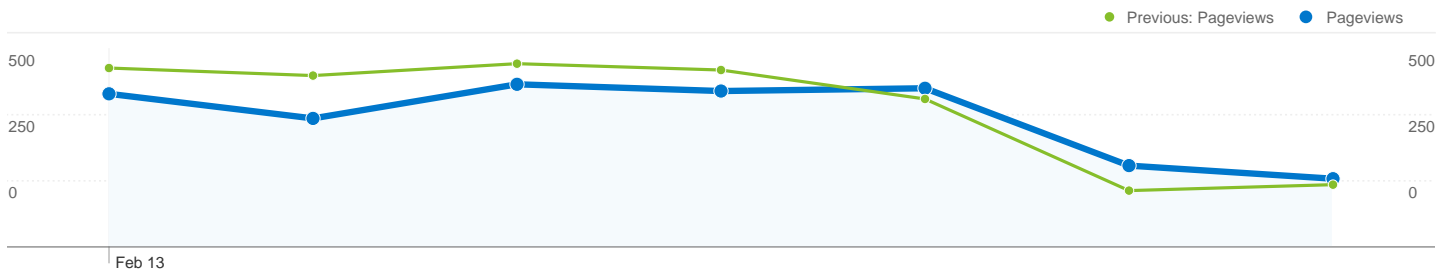

Pages on this site were viewed a total of 2,290 times

2,290 Pageviews

Previous: 2,463 (-7.02%)

1,850 Unique Views

Previous: 1,972 (-6.19%)

57.29% Bounce Rate

Previous: 57.30% (-0.01%)

Top Content

Pages	Pageviews	% Pageviews
/index.html		
Feb 13, 2012 - Feb 19, 2012	536	23.41%
Feb 6, 2012 - Feb 12, 2012	621	25.21%
% Change	-13.69%	-7.17%
/offices/assessor/index.htm		
Feb 13, 2012 - Feb 19, 2012	335	14.63%
Feb 6, 2012 - Feb 12, 2012	325	13.20%
% Change	3.08%	10.86%
/realestatemain.htm		
Feb 13, 2012 - Feb 19, 2012	235	10.26%
Feb 6, 2012 - Feb 12, 2012	222	9.01%
% Change	5.86%	13.85%
/offices/sheriff/index.htm		
Feb 13, 2012 - Feb 19, 2012	95	4.15%
Feb 6, 2012 - Feb 12, 2012	87	3.53%
% Change	9.20%	17.44%
/publicinfo.htm