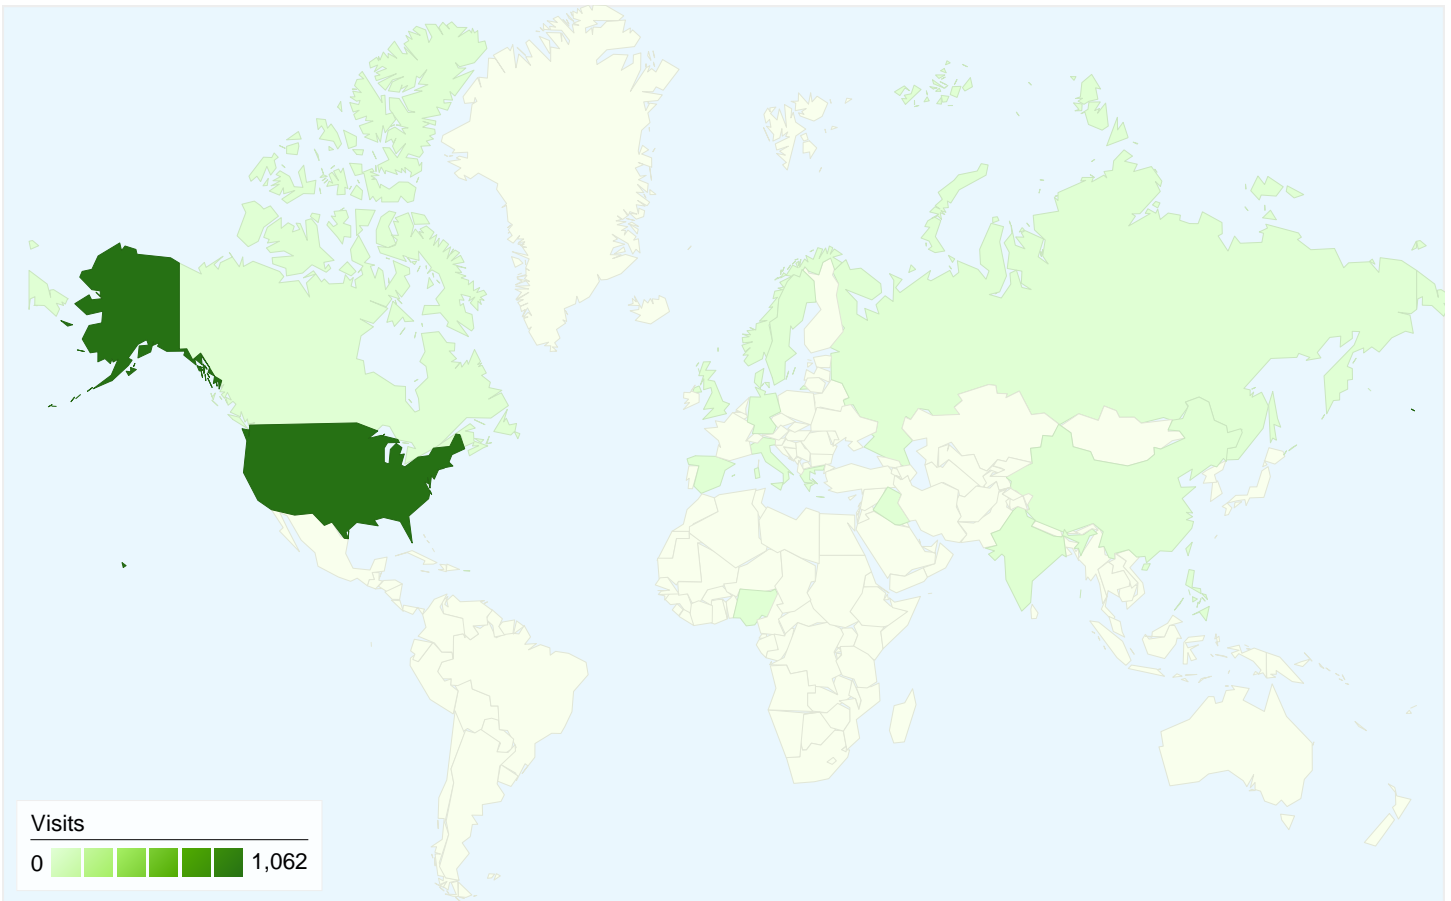

828 people visited this site

1,084 Visits

Previous: 1,124 (-3.56%)

828 Absolute Unique Visitors

Previous: 858 (-3.50%)

2,290 Pageviews

Previous: 2,463 (-7.02%)

2.11 Average Pageviews

All traffic sources sent a total of 1,084 visits

16.61% Direct Traffic

Previous: 18.51% (-10.27%)

7.75% Referring Sites

Previous: 6.94% (11.67%)

75.65% Search Engines

Previous: 74.56% (1.46%)

- **Search Engines**
820.00 (75.65%)
- **Direct Traffic**
180.00 (16.61%)
- **Referring Sites**
84.00 (7.75%)

Feb 13, 2012 - Feb 19, 2012	6	0.55%	Feb 13, 2012 - Feb 19, 2012	13	1.59%
Feb 6, 2012 - Feb 12, 2012	10	0.89%	Feb 6, 2012 - Feb 12, 2012	25	2.98%
% Change	-40.00%	-37.79%	% Change	-48.00%	-46.86%

1,084 visits came from 18 countries/territories