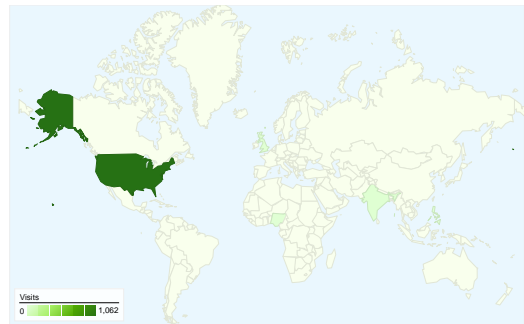

Previous: 00:01:46 (-26.48%)

2.11 Pages/Visit

Previous: 2.19 (-3.59%)

48.89% % New Visits

Previous: 50.44% (-3.08%)

Visitors Overview

Visitors
828

Map Overlay

828 people visited this site

1,084 Visits

Previous: 1,124 (-3.56%)

828 Absolute Unique Visitors

Previous: 858 (-3.50%)

2,290 Pageviews

Previous: 2,463 (-7.02%)

2.11 Average Pageviews

All traffic sources sent a total of 1,084 visits

16.61% Direct Traffic

Previous: 18.51% (-10.27%)

7.75% Referring Sites

Previous: 6.94% (11.67%)

75.65% Search Engines

Previous: 74.56% (1.46%)

- **Search Engines**
820.00 (75.65%)
- **Direct Traffic**
180.00 (16.61%)
- **Referring Sites**
84.00 (7.75%)

Feb 13, 2012 - Feb 19, 2012	6	0.55%	Feb 13, 2012 - Feb 19, 2012	13	1.59%
Feb 6, 2012 - Feb 12, 2012	10	0.89%	Feb 6, 2012 - Feb 12, 2012	25	2.98%
% Change	-40.00%	-37.79%	% Change	-48.00%	-46.86%

1,084 visits came from 18 countries/territories