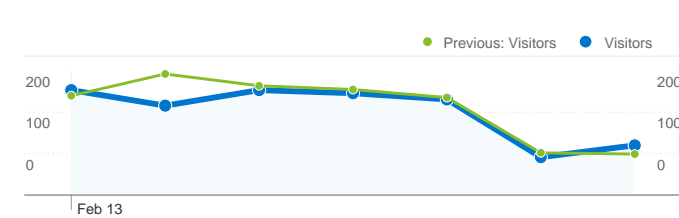

Site Usage

1,084 Visits

Previous: 1,124 (-3.56%)

57.29% Bounce Rate

Previous: 57.30% (-0.01%)

2,290 Pageviews

Previous: 2,463 (-7.02%)

00:01:18 Avg. Time on Site

Previous: 00:01:46 (-26.48%)

2.11 Pages/Visit

Previous: 2.19 (-3.59%)

48.89% % New Visits

Previous: 50.44% (-3.08%)

Visitors Overview

Visitors
828

Map Overlay

828 people visited this site

1,084 Visits

Previous: 1,124 (-3.56%)

828 Absolute Unique Visitors

Previous: 858 (-3.50%)

2,290 Pageviews

Previous: 2,463 (-7.02%)

2.11 Average Pageviews

1 - 10 of 18

Pages on this site were viewed a total of 2,290 times

2,290 Pageviews

Previous: 2,463 (-7.02%)

1,850 Unique Views

Previous: 1,972 (-6.19%)

57.29% Bounce Rate

Previous: 57.30% (-0.01%)