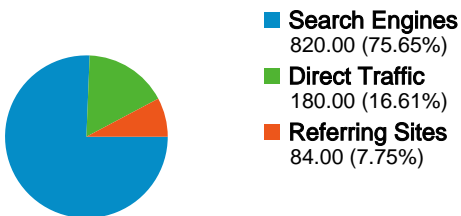

Traffic Sources Overview