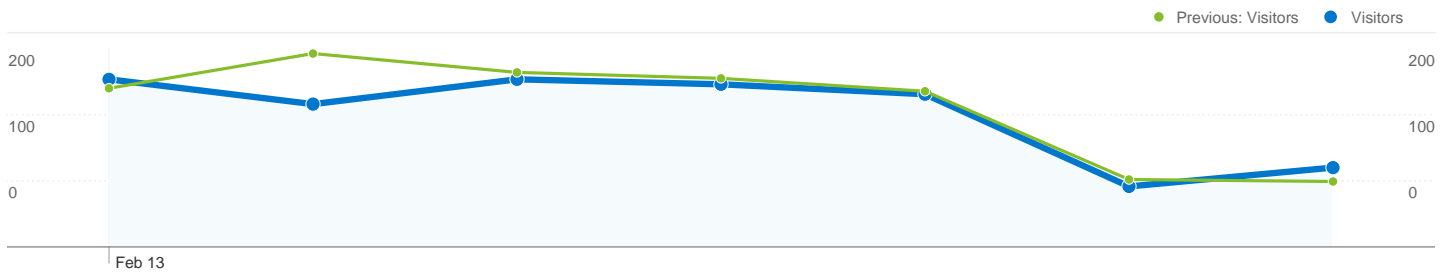

Site Usage

1,084 Visits

Previous: 1,124 (-3.56%)

57.29% Bounce Rate

Previous: 57.30% (-0.01%)

2,290 Pageviews

Previous: 2,463 (-7.02%)

00:01:18 Avg. Time on Site

Previous: 00:01:46 (-26.48%)

2.11 Pages/Visit

Previous: 2.19 (-3.59%)

48.89% % New Visits

Previous: 50.44% (-3.08%)

Visitors Overview

Visitors
828

Map Overlay

828 people visited this site

1,084 Visits

Previous: 1,124 (-3.56%)

828 Absolute Unique Visitors

Previous: 858 (-3.50%)

2,290 Pageviews

Previous: 2,463 (-7.02%)

2.11 Average Pageviews

1 - 10 of 18

Pages on this site were viewed a total of 2,290 times

2,290 Pageviews

Previous: 2,463 (-7.02%)

1,850 Unique Views

Previous: 1,972 (-6.19%)

57.29% Bounce Rate

Previous: 57.30% (-0.01%)